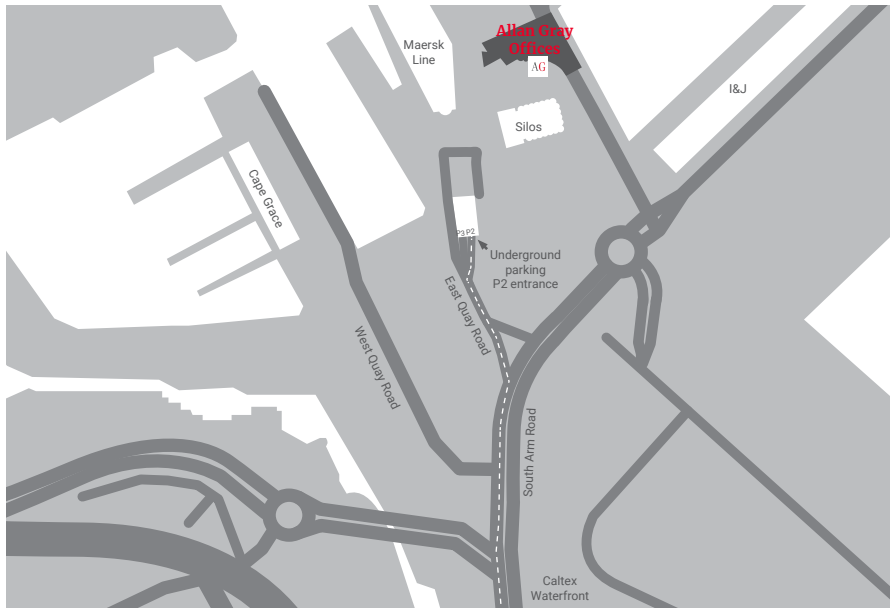

ALLAN GRAY OFFICES CAPE TOWN

[Click here for directions](#)

Address No.1 Silo, Silo Square
V&A Waterfront, Cape Town 8001

GPS E 18° 25' 21.5184"
S 33° 54' 27.76320"

ALLAN GRAY

Directions from the N1/N2:

- Take the N1 or N2 to Cape Town
- At the CTICC/V&A Waterfront intersection turn right onto Walter Sisulu Avenue and continue straight towards the V&A Waterfront
- With Caltex on your right, carry on straight over the robot onto South Arm Road
- Take your first left onto East Quay Road followed by the off-ramp to underground parking
- Follow the signage to P2 where you will find the 'Allan Gray Visitors Parking'
- Take the lift or stairs to the 'Upper Ground' (UG) level and walk to reception area
- When leaving the building, please speak to our receptionists about validating your parking ticket