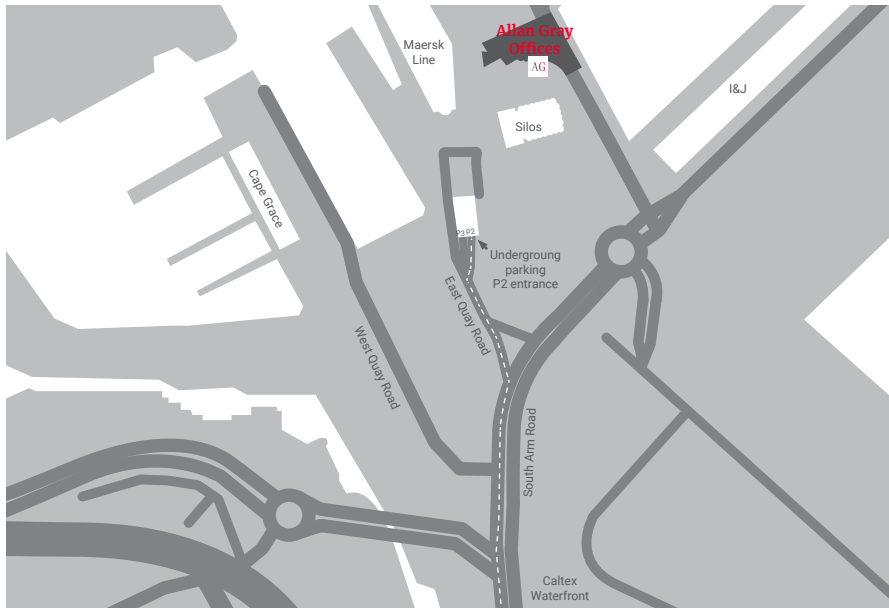

# ALLAN GRAY OFFICES CAPE TOWN

[Click here for directions](#)

**Address** 1 Silo Square, V&A Waterfront,  
Cape Town

**GPS** E 18° 25' 21.5184"  
S 33° 54' 27.76320"

**ALLAN GRAY**

## Directions from the N1/N2:

- Take the N1 or N2 to Cape Town
- At the CTICC/V&A Waterfront intersection turn right onto Walter Sisulu Avenue and continue straight into the V&A Waterfront
- With Caltex on your right, carry on straight over the robot onto South Arm Road
- Take your first left onto East Quay Road followed by the off-ramp to underground parking
- Follow the signage to P2 where you will find the 'Allan Gray Visitors Parking'
- Take the lift or stairs to the 'Upper Ground' (UG) level and walk to reception area
- When leaving the building, please speak to our receptionists about validating your parking ticket